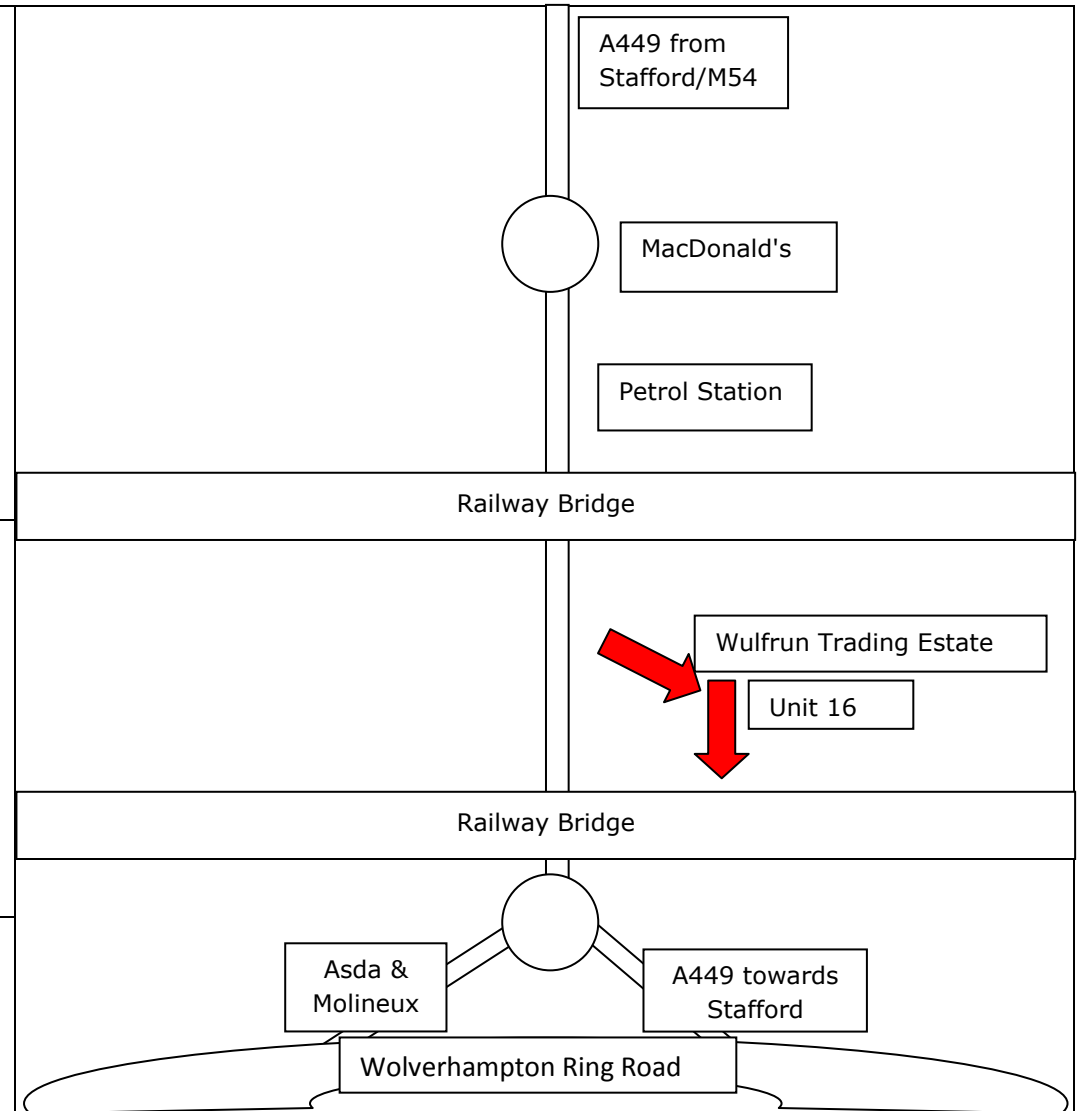

## How To Find Us

### By Car

Driving directions from city centre:

- From the Ring Road turn onto Stafford Road (A449) towards Stafford,
- Straight on at the roundabout (Wickes on your left)
- Pass under two railway bridges
- At the next roundabout turn back on yourself as if you were coming back into town
- Pass the petrol station and under the first railway bridge
- Turn left onto the Wulfrun Trading Estate

**By Bus** (get off at Dunstall Hill roundabout or Stafford Road McDonalds)  
Buses 3, 4, 32, 33, 76, 88A, 88B, 803, 810 & 878 all go along Stafford Road

**Warehouse opening hours for donations ONLY - Tues-Fri 9.30am-1.30pm**